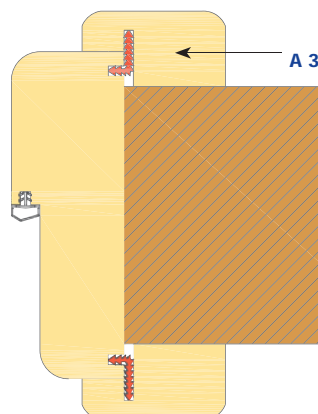

AL 93

Profilo in alluminio
Scatole da 200 m

Aluminium profile
200 m boxes

A =	-	B =	-
C =	-	D =	-

Installation examples for the different types of products:

A 393 - A 397
AL 92

[Horizontal section](#)

A 396 - AL 93

[Horizontal section](#)

Reel