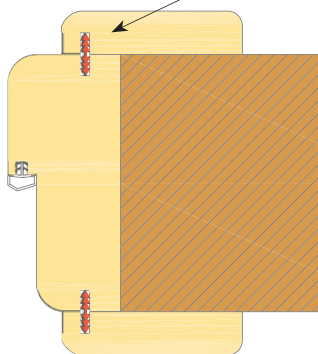

AL 93

Profilo in alluminio
Scatole da 200 m

Aluminium profile
200 m boxes

A =	-	B =	-
C =	-	D =	-

Installation examples for the different types of products:

A 393 - A 397
AL 92

[Horizontal section](#)

A 396 - AL 93

[Horizontal section](#)

Reel