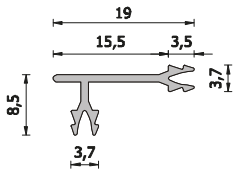

## AL 92

Profilo in alluminio  
Scatole da 200 m

Aluminium profile  
200 m boxes

A =	-	B =	-
C =	-	D =	-

## AL 93

Profilo in alluminio  
Scatole da 200 m

Aluminium profile  
200 m boxes

A =	-	B =	-
C =	-	D =	-

Installation examples for the different types of products:

A 393 - A 397  
AL 92

Horizontal section

A 396 - AL 93