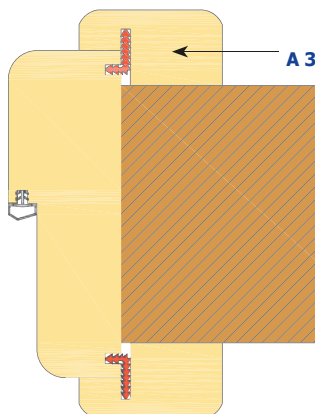

## AL 92

Profilo in alluminio  
Scatole da 200 m

Aluminium profile  
200 m boxes

A =	-	B =	-
C =	-	D =	-

## AL 93

Profilo in alluminio  
Scatole da 200 m

Aluminium profile  
200 m boxes

A =	-	B =	-
C =	-	D =	-

Installation examples for the different types of products:

A 393 - A 397  
AL 92

Horizontal section

A 396 - AL 93

Horizontal section

Reel