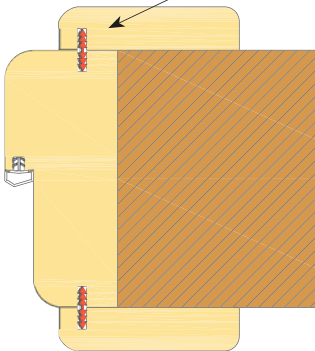

## AL 92

Profilo in alluminio  
Scatole da 200 m

Aluminium profile  
200 m boxes

A =	-	B =	-
C =	-	D =	-

## AL 93

Profilo in alluminio  
Scatole da 200 m

Aluminium profile  
200 m boxes

A =	-	B =	-
C =	-	D =	-

Installation examples for the different types of products:

A 393 - A 397  
AL 92

Horizontal section

A 396 - AL 93

Horizontal section

Reel