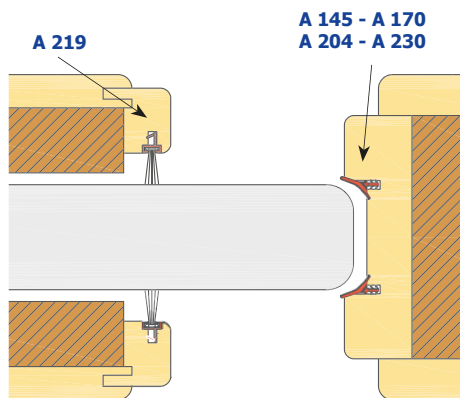

A =	-	B =	10 mm
C =	5 mm	D =	3,2 mm

A 204X260 - A 204X215

Scatole 390 m Imb W09 (75 pezzi in 2 barre - doppio unito - da 2,6m) o da 322,5m (75 pezzi in 2 barre - doppio unito - da 2,15m) Imb W08
 Colori: marrone - bianco - beige
 Boxes 390m W09 Pkg (75 pieces in 2 bars - double and jointed - 2,6m each) or 322,5m (75 pieces in 2 bars - double and jointed - 2,15 m each) W08 Pkg
 Colours: brown - white - hazel brown

A =	-	B =	10 mm
C =	5 mm	D =	3,2 mm

A 230X260 - A 230X215

Scatole 390 m Imb W09 (75 pezzi in 2 barre - doppio unito - da 2,6m) o da 322,5m (75 pezzi in 2 barre - doppio unito - da 2,15m) Imb: W08
 Colori: marrone - bianco - beige
 Boxes 390m W09 Pkg (75 pieces in 2 bars - double and jointed - 2,6m each) or 322,5m (75 pieces in 2 bars - double and jointed - 2,15 m each) W08 Pkg
 Colours: brown - white - hazel brown

A =	-	B =	8 mm
C =	5 mm	D =	3 mm

A 219/15 - A 219/10

Spazzolino altezza 10mm (Scatole 260 m Imb W06 - Scatole 215 m Imb W07) o 15mm (Scatole 260 m Imb W09 - Scatole 215 m Imb W08)
 Colori: marrone - bianco - beige - grigio - nero
 Pile: height 10mm (260m boxes W06 Pkg - 215m boxes W07 Pkg) or height 15mm (260m boxes W09 Pkg - 215m boxes W08 Pkg)
 Colours: brown - white - hazel brown - grey - black

A =	-	B =	-
C =	7 mm	D =	3,2 mm

Installation examples for the different types of products:

Horizontal section

Vertical section

ALSO AVAILABLE THE KITS FOR SINGLE INSTALLATION, IN BLISTER PACKS.