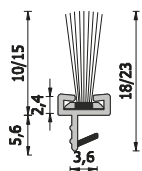

A =	-	B =	10 mm
C =	5 mm	D =	3,2 mm

A 204X260 - A 204X215

Scatole 390 m Imb W09 (75 pezzi in 2 barre - doppio unito - da 2,6m) o da 322,5m (75 pezzi in 2 barre - doppio unito - da 2,15m) Imb W08
 Colori: marrone - bianco - beige
 Boxes 390m W09 Pkg (75 pieces in 2 bars - double and jointed - 2,6m each) or 322,5m (75 pieces in 2 bars - double and jointed - 2,15 m each) W08 Pkg
 Colours: brown - white - hazel brown

A =	-	B =	10 mm
C =	5 mm	D =	3,2 mm

A 230X260 - A 230X215

Scatole 390 m Imb W09 (75 pezzi in 2 barre - doppio unito - da 2,6m) o da 322,5m (75 pezzi in 2 barre - doppio unito - da 2,15m) Imb: W08
 Colori: marrone - bianco - beige
 Boxes 390m W09 Pkg (75 pieces in 2 bars - double and jointed - 2,6m each) or 322,5m (75 pieces in 2 bars - double and jointed - 2,15 m each) W08 Pkg
 Colours: brown - white - hazel brown

A =	-	B =	8 mm
C =	5 mm	D =	3 mm

A 219/15 - A 219/10

Spazzolino altezza 10mm (Scatole 260 m Imb W06 - Scatole 215 m Imb W07) o 15mm (Scatole 260 m Imb W09 - Scatole 215 m Imb W08)
 Colori: marrone - bianco - beige - grigio - nero
 Pile: height 10mm (260m boxes W06 Pkg - 215m boxes W07 Pkg) or height 15mm (260m boxes W09 Pkg - 215m boxes W08 Pkg)
 Colours: brown - white - hazel brown - grey - black

A =	-	B =	-
C =	7 mm	D =	3,2 mm

Installation examples for the different types of products:

Horizontal section

Vertical section

ALSO AVAILABLE THE KITS FOR SINGLE INSTALLATION, IN BLISTER PACKS.