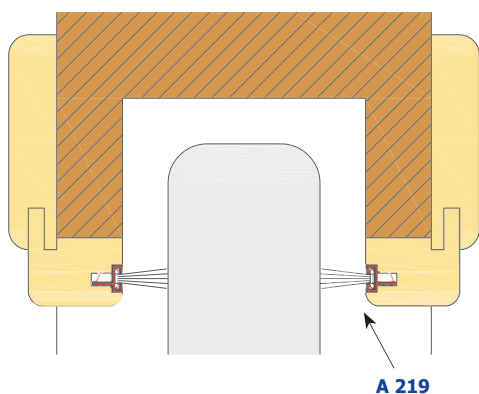

A =	-	B =	10 mm
C =	5 mm	D =	3,2 mm

A 230X260 - A 230X215

Scatole 390 m Imb W09 (75 pezzi in 2 barre - doppio unito - da 2,6m) o da 322,5m (75 pezzi in 2 barre - doppio unito - da 2,15m) Imb: W08
 Colori: marrone - bianco - beige
 Boxes 390m W09 Pkg (75 pieces in 2 bars - double and jointed - 2,6m each) or 322,5m (75 pieces in 2 bars - double and jointed - 2,15 m each) W08 Pkg
 Colours: brown - white - hazel brown

A =	-	B =	8 mm
C =	5 mm	D =	3 mm

A 219/15 - A 219/10

Spazzolino altezza 10mm (Scatole 260 m Imb W06 - Scatole 215 m Imb W07) o 15mm (Scatole 260 m Imb W09 - Scatole 215 m Imb W08)
 Colori: marrone - bianco - beige - grigio - nero
 Pile: height 10mm (260m boxes W06 Pkg - 215m boxes W07 Pkg) or height 15mm (260m boxes W09 Pkg - 215m boxes W08 Pkg)
 Colours: brown - white - hazel brown - grey - black

A =	-	B =	-
C =	7 mm	D =	3,2 mm

Installation examples for the different types of products:

Horizontal section

Vertical section

ALSO AVAILABLE THE KITS FOR SINGLE INSTALLATION, IN BLISTER PACKS.