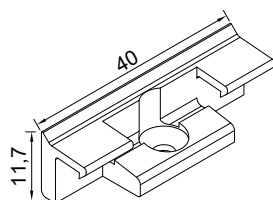

Clip

Clip

CLI944

500 pz/conf

Colori: nero e neutro
Colours: black and neutral