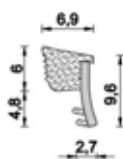

A = - mm B = 4 mm
C = 6 mm D = 2,2 mm

A 944 JUMBO TAC BOB ROV

Bobine da 450 m
Colori: marrone, bianco, nero, beige,
neutro
450 m coils
Colours: brown, white, black, beige,
neutral

A = - mm B = 4 mm
C = 6 mm D = 2,2 mm

A 406 AC

Bobine da 200 m Imb W01
Colori: marrone, bianco, nero, beige
200 m coils Pkg: W01
Colours: brown, white, black, beige

A = - mm B = 4 mm
C = 6 mm D = 2,2 mm

A 710 AC BOB ROV

Bobina da 200 m
Colore: marrone, bianco, nero, beige,
neutro
200 m coils
Colours: brown, white, black, beige
neutral

A = - mm B = 4 mm
C = 6 mm D = 2,2 mm

A 930 AC BOB ROV

Bobine da 200 m
Colori: marrone, bianco, nero, beige
Dentellata
200 m coils
Colour: brown, white, black, beige
Notched

A = - mm B = 6 mm
C = 4 mm D = 2,2 mm